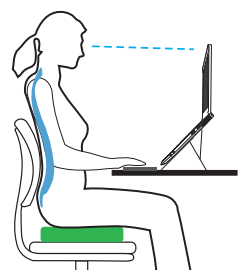

FEATURES

- Contoured shape for even weight distribution with zero-pressure coccyx cut-out
- Temperature-sensitive viscoelastic memory foam
- High-quality, washable, black velour cover with non-slip base
- Designed and dimensioned to improve posture for most users
- Improves comfort when used on dining chairs, folding-away chairs, kitchen stools, office chairs, wheelchairs and car seats.

SITTING ERGONOMICS